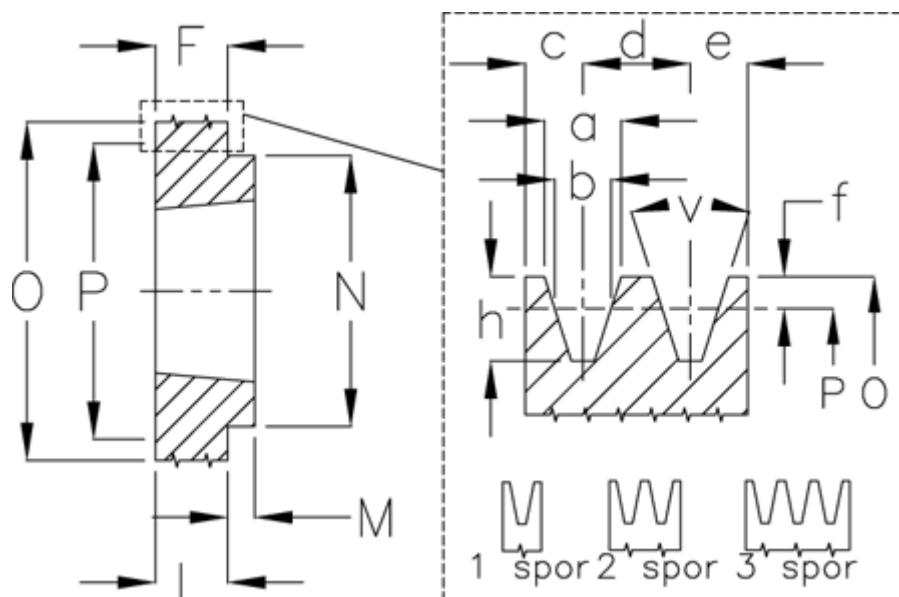

Article number: 604110006701

Description: V-belt pulley SPA 67/1 TL1108

Measures

a	= 12.7	For bush	= 1108	P	= 67
b	= 11.0	h	= 13.8	Type	= SPA
Bush ζ max	= 28	J	= -	v	= 34 grader
c	= 10.0	L	= 22		
d	= 15.0	m	= 2		
e	= 10.0	N	= 56		
f	= 2.8	Number of ribs	= 1		
F	= 20	O	= 72.5		